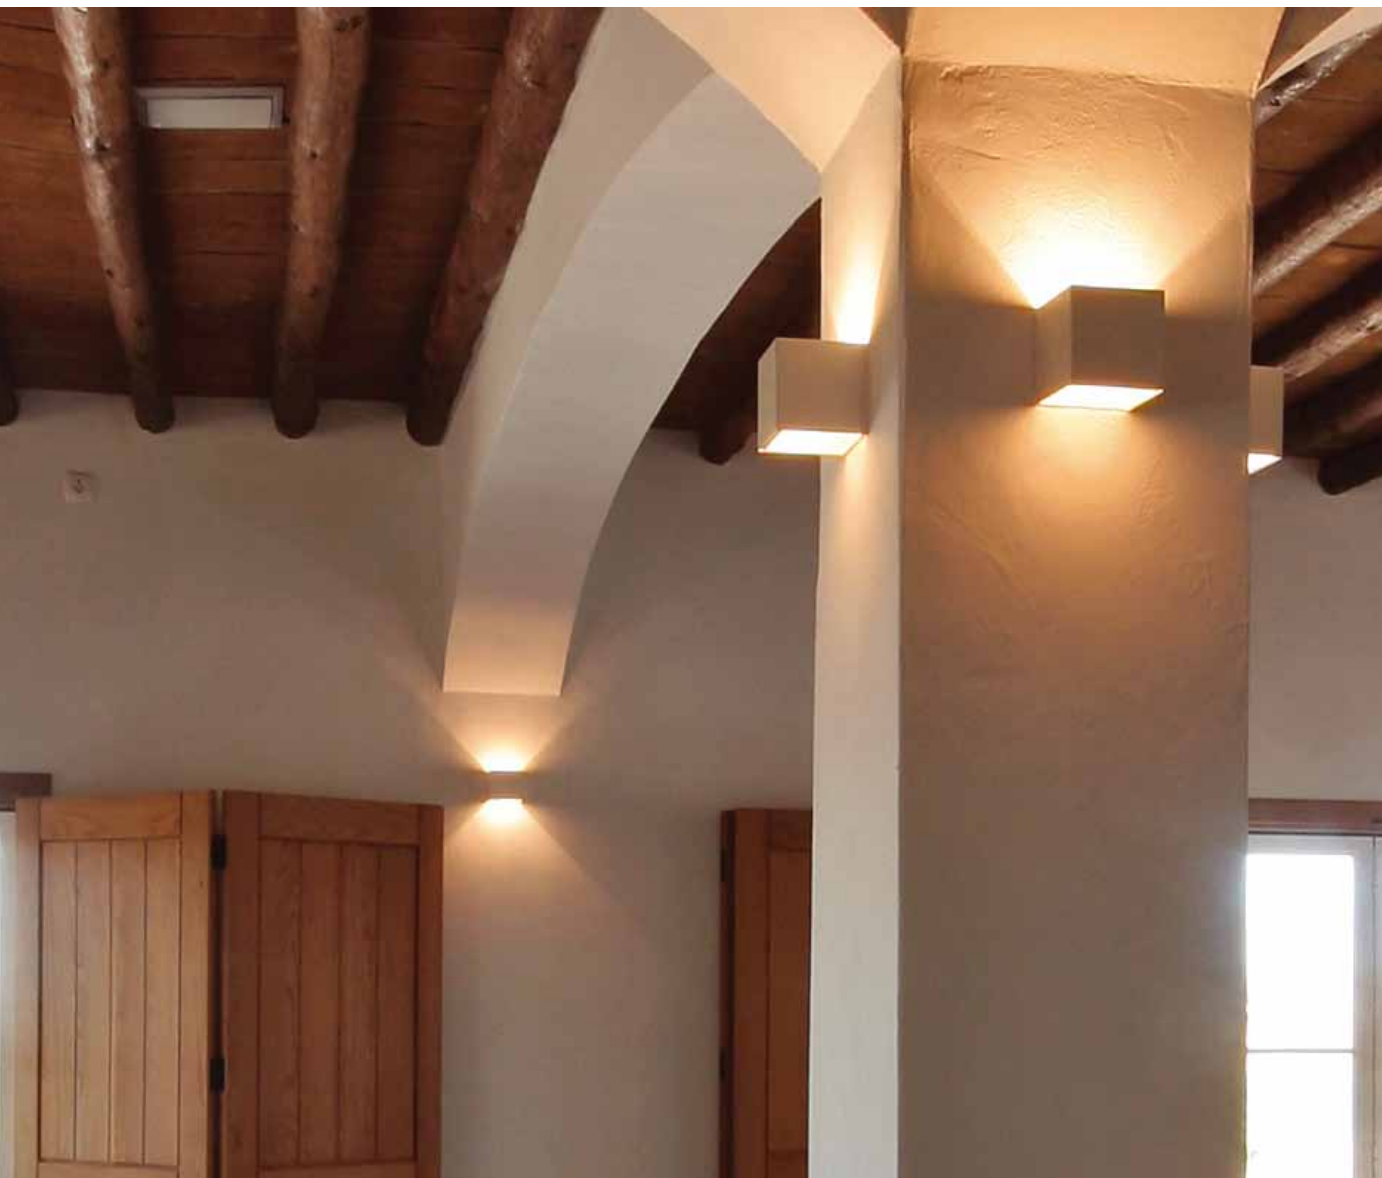

Acabamentos

FINISHING · ACABADOS · FINITIONS

114

Branco Mate RAL 9110 · Matt
White RAL 9110 · Blanco Mate
RAL 9110 · Blanc Mat RAL 9110

105

Preto Mate RAL 9005 · Matt
Black RAL 9005 · Negro Mate
RAL 9005 · Noir Mat RAL 9005

108

Cinza Texturado · Textured
Grey · Gris Texturado · Gris
Texture

BACO - HERDADE MONTE DE CAL